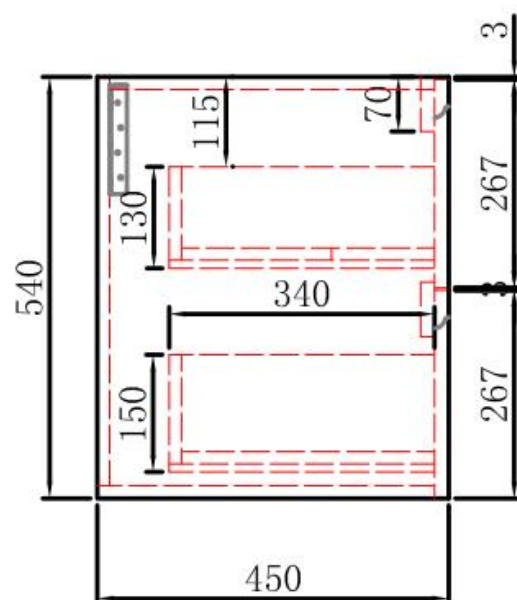

BRIONY WALL HUNG

Code: CAWH48-1200

Features:

- All-drawers model with curved feature ends.
- Stacked drawers: Versatile and spacious
- Premium-grade, durable timber plywood
- Real Timber grains with hard wearing laminate finish
- Hettich Quadro S full extension, soft close drawer runners
- Minimalist L-rail design finger pull drawers
- Drawer Organiser included
- Premium graphite interior