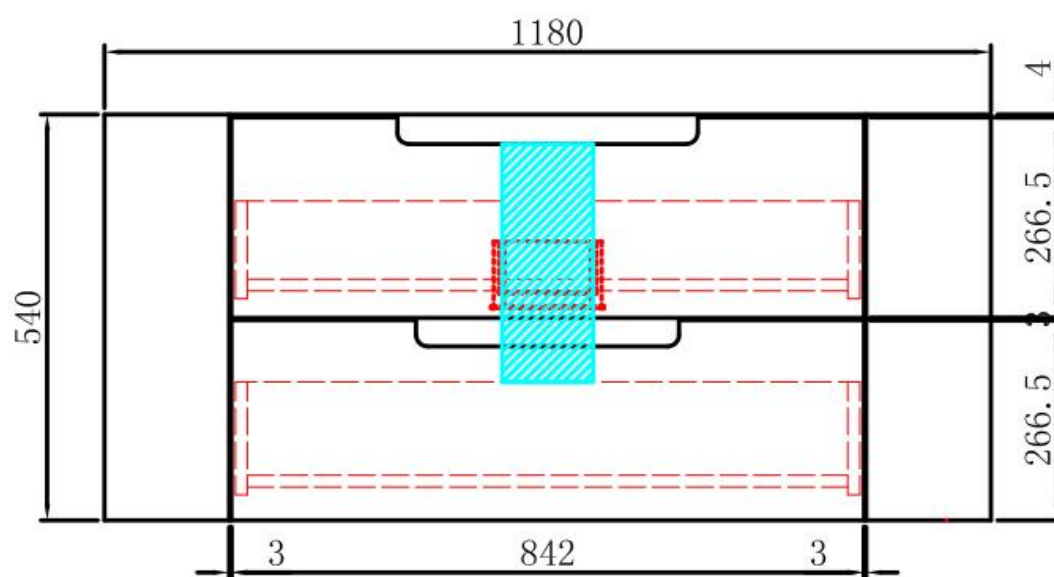

BRIONY WALL HUNG

Code: CAWH48-1200

Features:

- All-drawers model with curved feature ends.
- Stacked drawers: Versatile and spacious
- Premium-grade, durable timber plywood
- Real Timber grains with hard wearing laminate finish
- Hettich Quadro S full extension, soft close drawer runners
- Minimalist L-rail design finger pull drawers
- Drawer Organiser included
- Premium graphite interior