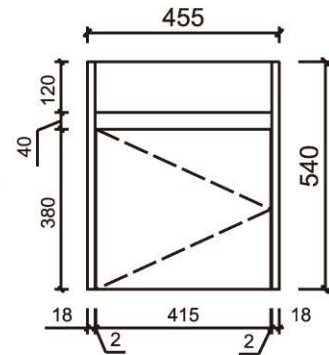

REVIT

CA20-465

End view

REVIT WALL HUNG

CAWH20-465

End view

BRANT

CA17-465

End view

BRANT WALL HUNG

CAWH17-465

End view